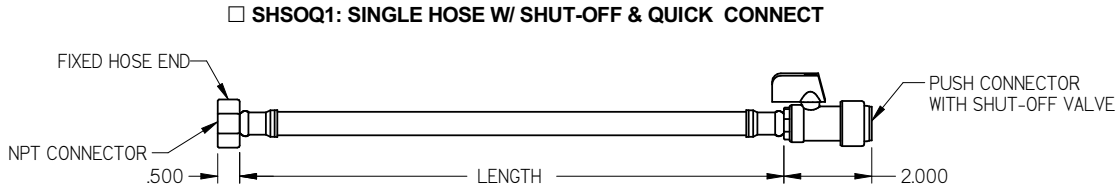

- DHQ1: DOUBLE HOSE QUICK CONNECT**
- CONSTRUCTION:**
- BRAIDED STAINLESS STEEL
  - 1/2" PUSH-ON QUICK CONNECT & 1/2" NPT (FEMALE) HOSE CONNECTIONS
- LENGTH:**
- 12"
  - 18"
  - 24"

- SHQ2: SINGLE HOSE QUICK CONNECT**
- CONSTRUCTION:**
- BRAIDED STAINLESS STEEL
  - 1/2" PUSH-ON QUICK CONNECTS ON BOTH ENDS
- LENGTH:**
- 12"
  - 18"

ALL METRIC DIMENSIONS ( ) ARE SOFT CONVERTED. IMPERIAL DIMENSIONS ARE CONVERTED TO METRIC AND ROUNDED TO THE NEAREST MILLIMETER.

<b>PROJECT:</b>		<b>PRICE</b>	
<b>ENGINEER:</b>		DS	<b>RADIANT RADKIT QUICK CONNECT HOSES AND SHUT OFFS</b>
<b>CUSTOMER:</b>		255683	
<b>SUBMITTAL DATE:</b>	<b>SPEC. SYMBOL:</b>	2010/09/09	

**RADKIT: QUICK CONNECT HOSES AND SHUT OFFS**

- CONSTRUCTION:**
- BRAIDED STAINLESS STEEL
  - 1/2" PUSH-ON QUICK CONNECTS ON BOTH ENDS

- LENGTH:**
- 12"
  - 18"

- CONSTRUCTION:**
- BRAIDED STAINLESS STEEL
  - 1/2" PUSH-ON QUICK CONNECT & NPT (FEMALE) HOSE CONNECTIONS
  - SHUT OFF VALVES

- LENGTH:**
- 12"
  - 18"

- CONSTRUCTION:**
- BRAIDED STAINLESS STEEL
  - 1/2" PUSH-ON QUICK CONNECT & NPT (FEMALE) HOSE CONNECTIONS
  - SHUT OFF VALVES

- LENGTH:**
- 12"
  - 18"

ALL METRIC DIMENSIONS ( ) ARE SOFT CONVERTED. IMPERIAL DIMENSIONS ARE CONVERTED TO METRIC AND ROUNDED TO THE NEAREST MILLIMETER.