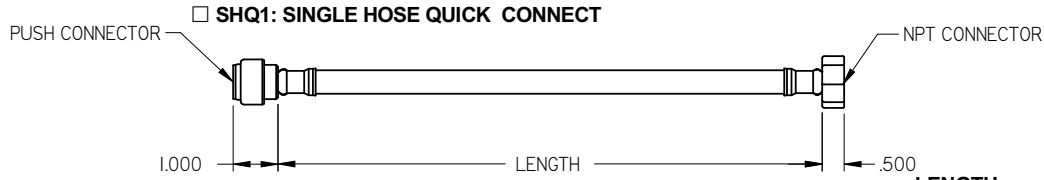

**RADKIT: QUICK CONNECT HOSES AND SHUT OFFS**

- SHQ1: SINGLE HOSE QUICK CONNECT**
- CONSTRUCTION:**
- BRAIDED STAINLESS STEEL
  - 1/2" PUSH-ON QUICK CONNECT & 1/2" NPT (FEMALE) HOSE CONNECTIONS
- LENGTH:**
- 12"
  - 18"
  - 24"

- DHQ1: DOUBLE HOSE QUICK CONNECT**
- CONSTRUCTION:**
- BRAIDED STAINLESS STEEL
  - 1/2" PUSH-ON QUICK CONNECT & 1/2" NPT (FEMALE) HOSE CONNECTIONS
- LENGTH:**
- 12"
  - 18"
  - 24"

- SHQ2: SINGLE HOSE QUICK CONNECT**
- CONSTRUCTION:**
- BRAIDED STAINLESS STEEL
  - 1/2" PUSH-ON QUICK CONNECTS ON BOTH ENDS
- LENGTH:**
- 12"
  - 18"