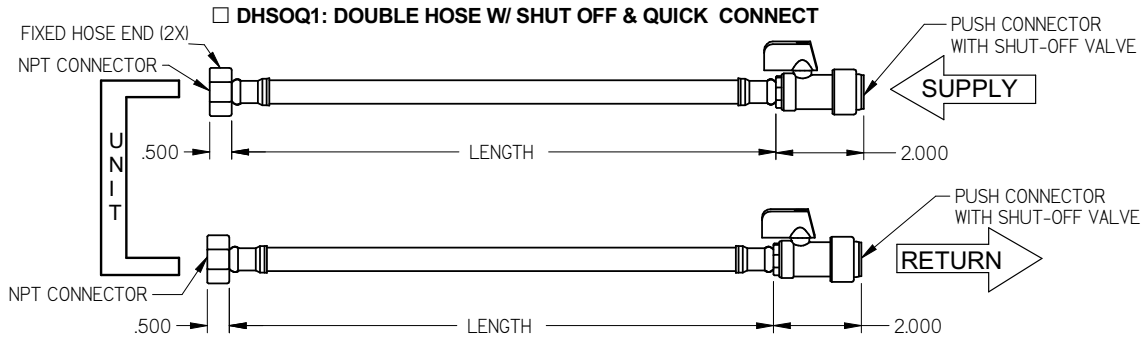

- DHQ1: DOUBLE HOSE QUICK CONNECT**
- CONSTRUCTION:**
- BRAIDED STAINLESS STEEL
  - 1/2" PUSH-ON QUICK CONNECT & 1/2" NPT (FEMALE) HOSE CONNECTIONS
- LENGTH:**
- 12"
  - 18"
  - 24"

- SHQ2: SINGLE HOSE QUICK CONNECT**
- CONSTRUCTION:**
- BRAIDED STAINLESS STEEL
  - 1/2" PUSH-ON QUICK CONNECTS ON BOTH ENDS
- LENGTH:**
- 12"
  - 18"

**RADKIT: QUICK CONNECT HOSES AND SHUT OFFS**

- CONSTRUCTION:**
- BRAIDED STAINLESS STEEL
  - 1/2" PUSH-ON QUICK CONNECTS ON BOTH ENDS

- LENGTH:**
- 12"
  - 18"

- CONSTRUCTION:**
- BRAIDED STAINLESS STEEL
  - 1/2" PUSH-ON QUICK CONNECT & NPT (FEMALE) HOSE CONNECTIONS
  - SHUT OFF VALVES

- LENGTH:**
- 12"
  - 18"

- CONSTRUCTION:**
- BRAIDED STAINLESS STEEL
  - 1/2" PUSH-ON QUICK CONNECT & NPT (FEMALE) HOSE CONNECTIONS
  - SHUT OFF VALVES

- LENGTH:**
- 12"
  - 18"

ALL METRIC DIMENSIONS ( ) ARE SOFT CONVERTED. IMPERIAL DIMENSIONS ARE CONVERTED TO METRIC AND ROUNDED TO THE NEAREST MILLIMETER.