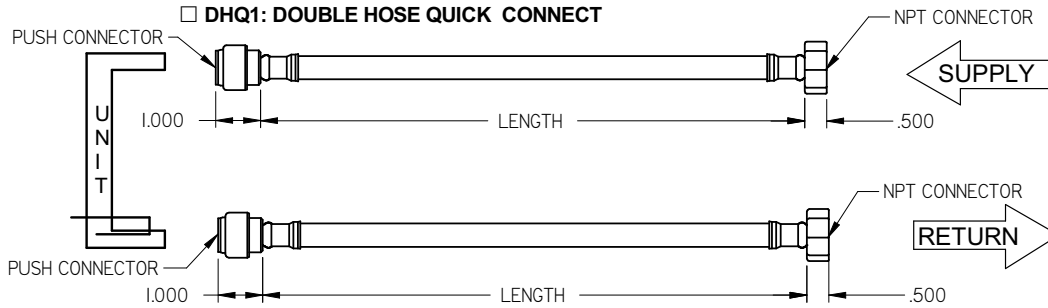

**RADKIT: QUICK CONNECT HOSES AND SHUT OFFS**

- SHQ1: SINGLE HOSE QUICK CONNECT**
- CONSTRUCTION:**
- BRAIDED STAINLESS STEEL
  - 1/2" PUSH-ON QUICK CONNECT & 1/2" NPT (FEMALE) HOSE CONNECTIONS
- LENGTH:**
- 12"
  - 18"
  - 24"

- DHQ1: DOUBLE HOSE QUICK CONNECT**
- CONSTRUCTION:**
- BRAIDED STAINLESS STEEL
  - 1/2" PUSH-ON QUICK CONNECT & 1/2" NPT (FEMALE) HOSE CONNECTIONS
- LENGTH:**
- 12"
  - 18"
  - 24"

- SHQ2: SINGLE HOSE QUICK CONNECT**
- CONSTRUCTION:**
- BRAIDED STAINLESS STEEL
  - 1/2" PUSH-ON QUICK CONNECTS ON BOTH ENDS
- LENGTH:**
- 12"
  - 18"

**RADKIT: QUICK CONNECT HOSES AND SHUT OFFS**

- CONSTRUCTION:**
- BRAIDED STAINLESS STEEL
  - 1/2" PUSH-ON QUICK CONNECTS ON BOTH ENDS

- LENGTH:**
- 12"
  - 18"

- CONSTRUCTION:**
- BRAIDED STAINLESS STEEL
  - 1/2" PUSH-ON QUICK CONNECT & NPT (FEMALE) HOSE CONNECTIONS
  - SHUT OFF VALVES

- LENGTH:**
- 12"
  - 18"

- CONSTRUCTION:**
- BRAIDED STAINLESS STEEL
  - 1/2" PUSH-ON QUICK CONNECT & NPT (FEMALE) HOSE CONNECTIONS
  - SHUT OFF VALVES

- LENGTH:**
- 12"
  - 18"

ALL METRIC DIMENSIONS ( ) ARE SOFT CONVERTED. IMPERIAL DIMENSIONS ARE CONVERTED TO METRIC AND ROUNDED TO THE NEAREST MILLIMETER.