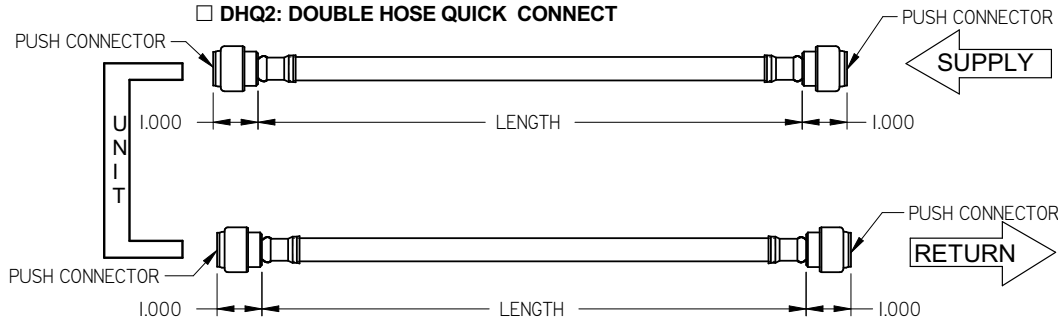

**RADKIT: QUICK CONNECT HOSES AND SHUT OFFS**

- SHQ1: SINGLE HOSE QUICK CONNECT**
- CONSTRUCTION:**
- BRAIDED STAINLESS STEEL
  - 1/2" PUSH-ON QUICK CONNECT & 1/2" NPT (FEMALE) HOSE CONNECTIONS
- LENGTH:**
- 12"
  - 18"
  - 24"

- DHQ1: DOUBLE HOSE QUICK CONNECT**
- CONSTRUCTION:**
- BRAIDED STAINLESS STEEL
  - 1/2" PUSH-ON QUICK CONNECT & 1/2" NPT (FEMALE) HOSE CONNECTIONS
- LENGTH:**
- 12"
  - 18"
  - 24"

- SHQ2: SINGLE HOSE QUICK CONNECT**
- CONSTRUCTION:**
- BRAIDED STAINLESS STEEL
  - 1/2" PUSH-ON QUICK CONNECTS ON BOTH ENDS
- LENGTH:**
- 12"
  - 18"

**RADKIT: QUICK CONNECT HOSES AND SHUT OFFS**

- CONSTRUCTION:**
- BRAIDED STAINLESS STEEL
  - 1/2" PUSH-ON QUICK CONNECTS ON BOTH ENDS

- LENGTH:**
- 12"
  - 18"

- CONSTRUCTION:**
- BRAIDED STAINLESS STEEL
  - 1/2" PUSH-ON QUICK CONNECT & NPT (FEMALE) HOSE CONNECTIONS
  - SHUT OFF VALVES

- LENGTH:**
- 12"
  - 18"

- CONSTRUCTION:**
- BRAIDED STAINLESS STEEL
  - 1/2" PUSH-ON QUICK CONNECT & NPT (FEMALE) HOSE CONNECTIONS
  - SHUT OFF VALVES

- LENGTH:**
- 12"
  - 18"

ALL METRIC DIMENSIONS ( ) ARE SOFT CONVERTED. IMPERIAL DIMENSIONS ARE CONVERTED TO METRIC AND ROUNDED TO THE NEAREST MILLIMETER.